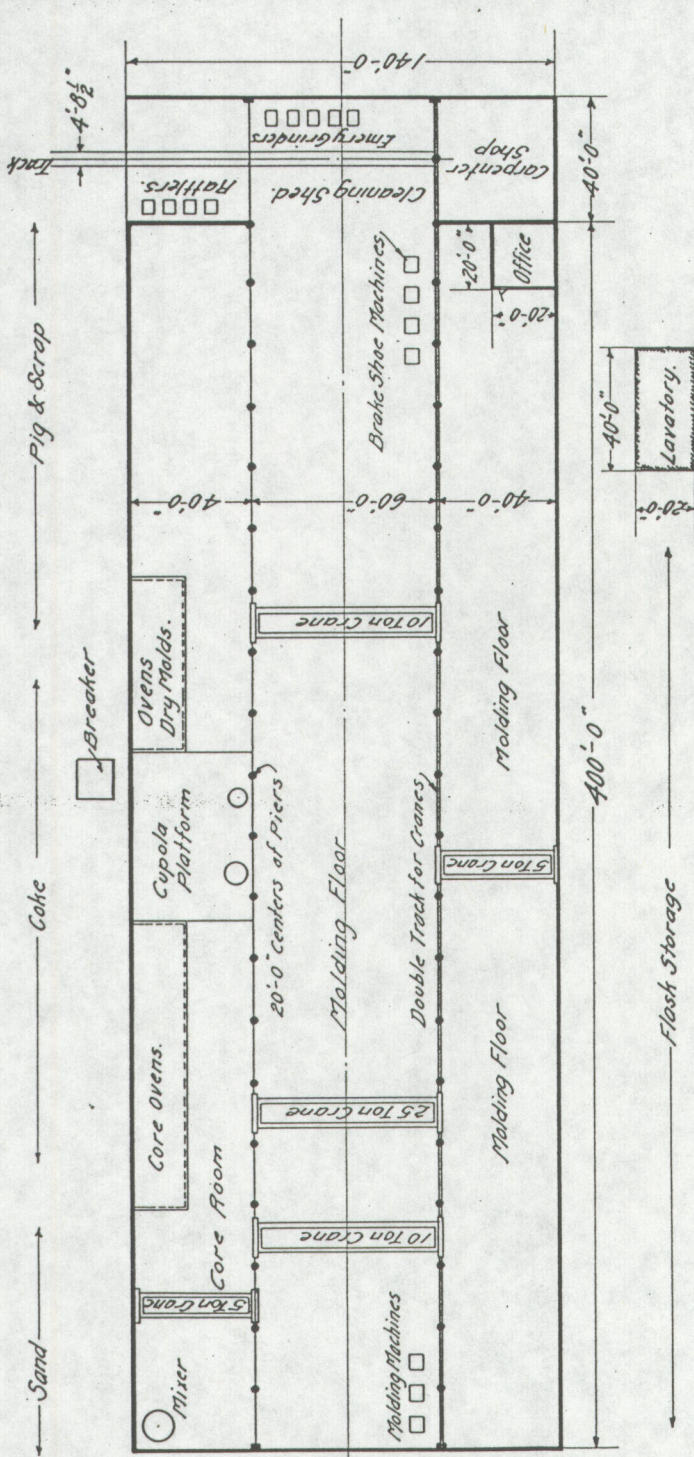

Sacramento  
General Shops.

Proposed  
Iron Foundry  
Sacramento.

Scale 1" = 50'-0" Sacramento 4-9-20

Shop Sketch 1342

A	
B	
C	
D	
E	
F	
G	
H	
I	
J	
K	
L	
M	
N	
O	
P	

4-3-20

Southern Pacific. Shop Sketch 1342 Apr. 9, 1920 Proposed Iron Foundry. 9 x 11 Ink on linen. Filing location: WS 206; Sac Shops binder Record ID #11445